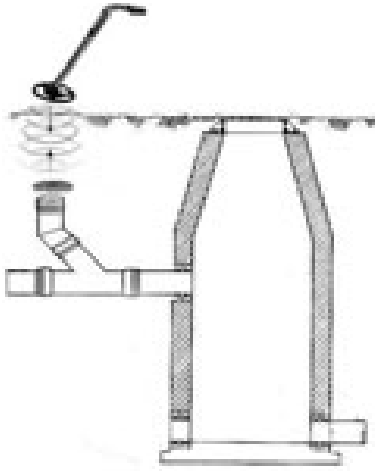

**Telemark™
Solutions**

**THE BEST WAY TO MARK
AND LOCATE SEWER LINES,
SEWER TAPS, SERVICE TEE'S,
SERVICE WYE'S & PLASTIC PIPE**

DISKMARK™ 5000 - SANITARY

**10 Inch Diameter
10 Feet Locating Range**

Mark and Locate Your Buried Facility

LOCATE SERVICE TEE'S WITHOUT RISKING DAMAGE TO BURIED FACILITIES

The DISKMARK™ 5000

“The Best Way to Mark and Locate Service Tee's & Sewer Taps”

Marker Locator Applications	Marker Locator Features	Utility Benefits
<ul style="list-style-type: none"> • Sewer Taps • Service Wye's • Service Stubs • Pipe Repair Points • Pipe Ends • Plastic Pipe 	<ul style="list-style-type: none"> • 10 Foot Range • Pinpoint Pipe & Fittings • Works with any Marker Locator • Ignores Metal Conduit & AC Power • Uses Sanitary Utility Frequency 	<ul style="list-style-type: none"> • Long Range Deepest Marker • Easy to Use • Reduces Risk of Costly Damage • Saves Time and MONEY • Eliminates, Stakes & Flags

DISKMARK™ 5000 - SANITARY

THE BEST WAY TO MARK AND LOCATE PLASTIC PIPE, PIPE STUBS & SERVICE WYES

Operating Principle:

- Marker Locator* sends signal and listens for signal return
- Marker receives signal and returns it to locator
- Signal strength increases as locator gets nearer to buried marker
- Marker Range: 10 Feet

X,Y,Z PinPoint Field Locating 2" accuracy is easily achieved with low cost GPS and electronic marker locators.

EASY TO USE

- Place:** Place Diskmark 5000 six inches above pipe, valve or stub
Back fill to grade
- Locate:** Identify Diskmark 5000 location with marker locator
- Excavate:** Excavate to Diskmark 5000 and remove
- Reenter:** Hand dig to buried facility
- Backfill:** Replace Diskmark 5000 for future use