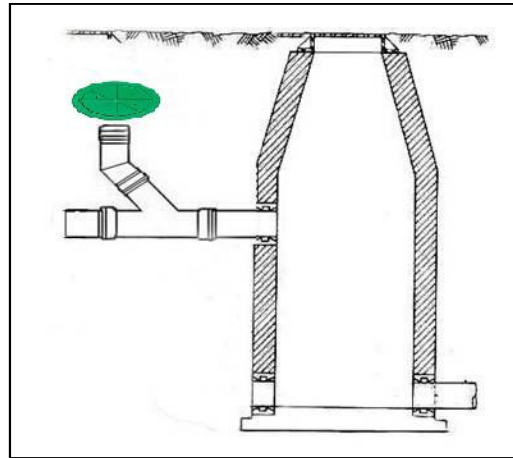

**Telemark™
Solutions**

**THE BEST WAY TO MARK
AND LOCATE SEWER LINES,
SEWER TAPS, SERVICE TEE'S,
SERVICE WYE'S & PLASTIC PIPE**

DISKMARK™ 5000 - SANITARY

**10 Inch Diameter
10 Feet Locating Range**

Mark and Locate Your Buried Facility

LOCATE SERVICE TEE'S WITHOUT RISKING DAMAGE TO BURIED FACILITIES

The DISKMARK™ 5000

“The Best Way to Mark and Locate Service Tee's & Sewer Taps”

Marker Locator Applications	Marker Locator Features	Utility Benefits
<ul style="list-style-type: none"> • Sewer Taps • Service Wye's • Service Stubs • Pipe Repair Points • Pipe Ends • Plastic Pipe 	<ul style="list-style-type: none"> • 10 Foot Range • Pinpoint Pipe & Fittings • Works with any Marker Locator • Ignores Metal Conduit & AC Power • Uses Sanitary Utility Frequency 	<ul style="list-style-type: none"> • Long Range Deepest Marker • Easy to Use • Reduces Risk of Costly Damage • Saves Time and MONEY • Eliminates, Stakes & Flags

DISKMARK™ 5000 - SANITARY

THE BEST WAY TO MARK AND LOCATE PLASTIC PIPE, PIPE STUBS & SERVICE WYES

Operating Principle:

- Marker Locator* sends signal and listens for signal return
- Marker receives signal and returns it to locator
- Signal strength increases as locator gets nearer to buried marker
- Marker Range: 10 Feet